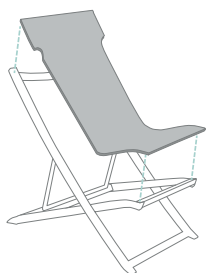

T33 Beige Chiné
U4 301 009

T34 Gris Chiné
U4 302 288

T36 Brun Chiné
U4 303 003

TRANSAT / DECKCHAIR

PROTECTION THAT LIVES ON
MICROBAN

* MADE WITH **ecolibrium**
BIO BASED PLASTICIZERS

T28 Blanc
43 022 096

T30 Gris
43 023 289