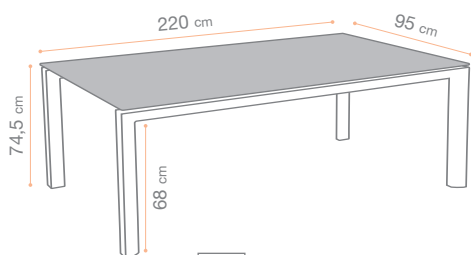

GREGGIA

NEW

NEW

MIAMI 133

NEW

NEW

NEW

NEW