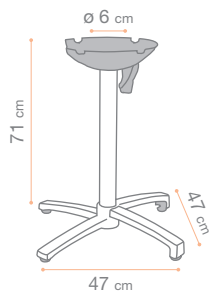

Aluminium
55 721 009