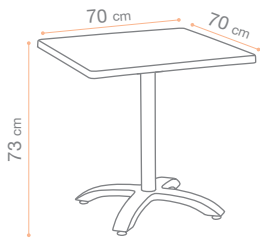

TABLE ECOFIX

Blanc
56 000 004