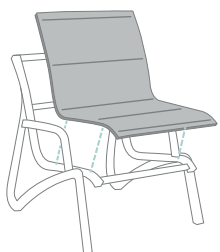

NEW

NEW

PROTECTION THAT LIVES ON

* MADE WITH **ecolibrium**
BIO BASED PLASTICIZERS