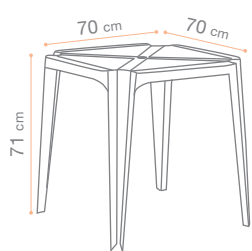

TABLE ECOFIX

AQUABA

NEW

NEW

PALMA

SUN

NEW