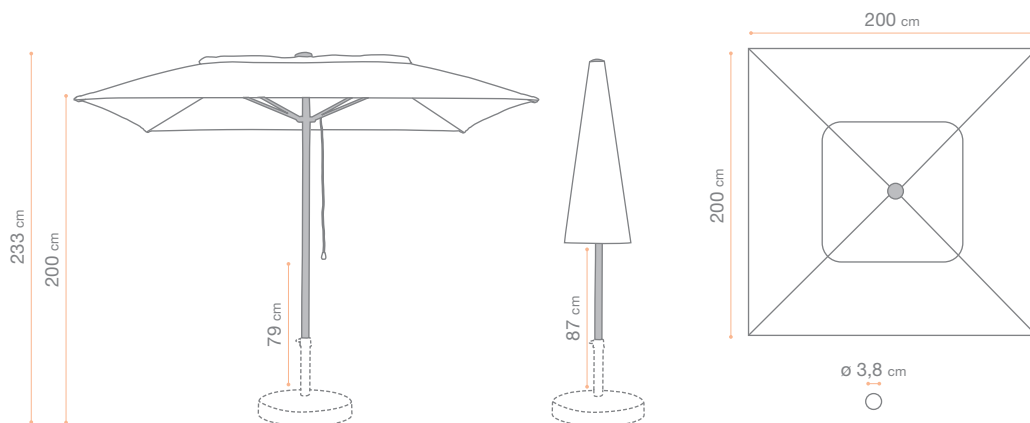

WINDMASTER

Toile 100% acrylic teinté masse 300 g/m²
100% acrylic fabric 300 g/m² - Mass-dyed fabric

Aluminium Fiber glass ribs

GARANTEE	3
ANS/YEARS