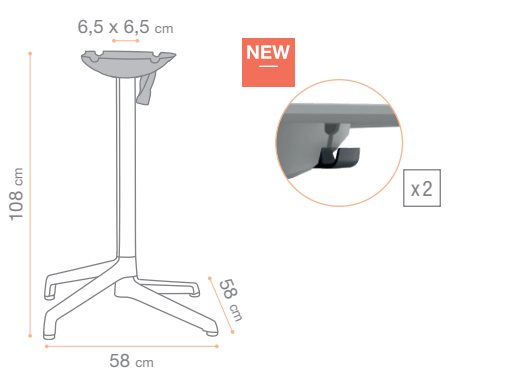

Plateaux Ø 60 60x68
Piani tavoli 68x68 79x79
Platten 68x68 79x79

GARANTEE 2 ANS/YEARS

FABRICATION FRANÇAISE **OUT** PP + Aluminium Fiber Glass

Plateaux Ø 60 60x68
Piani tavoli 68x68 79x79
Platten 68x68 79x79