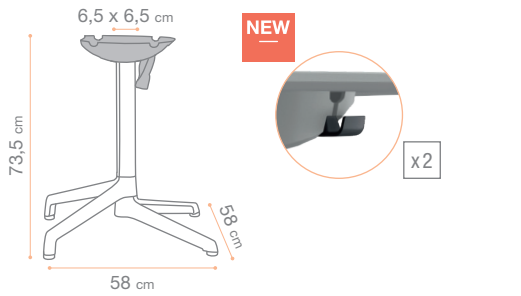

PIEDS - LEGS

GX2.O

FABRICATION FRANÇAISE **OUT** PP + Aluminium Fiber Glass

Plateaux Ø 60 60x68
Piani tavoli 68x68 79x79
Platten 68x68 79x79

GARANTEE 2 ANS/YEARS