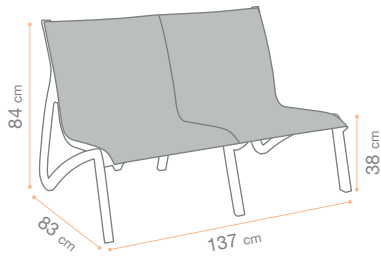

SUNSET GREEN EDITION

NEW

NEW

PROTECTION THAT LIVES ON
MICROBAN

* MADE WITH **ecolibrium**
BIO BASED PLASTICIZERS

SUNSET

PROTECTION THAT LIVES ON
MICROBAN