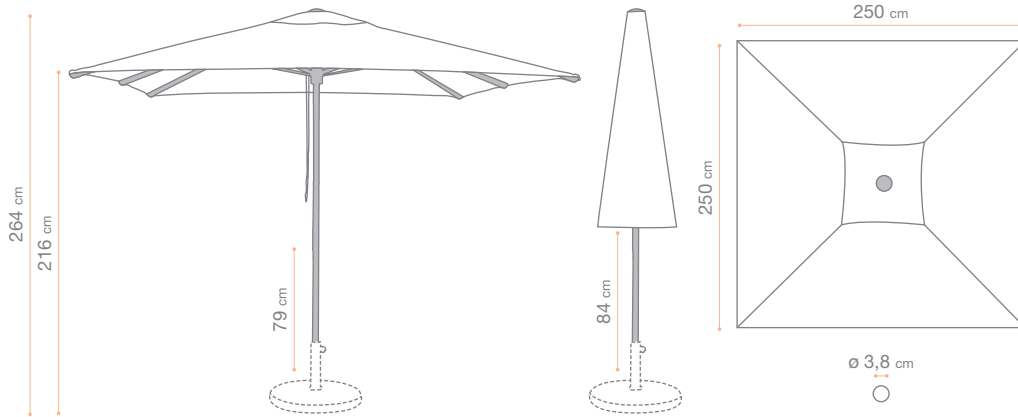

PARASOLS

Base non incluse / Base not included

GREENWICH

Toile 100% polyester teinte masse 250 g/m²
100% polyester fabric 250 g/m² - Mass-dyed fabric