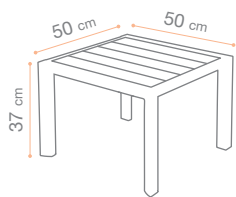

SUNSET

NEW

NEW

MIAMI

NEW

NEW