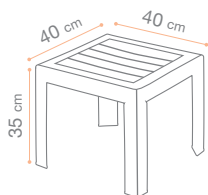

SUNSET

NEW

NEW

MIAMI

NEW

NEW