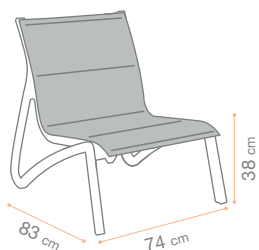

SUNSET CONFORT

Blanc Glacier
T33 Beige Chiné
U2 402 096