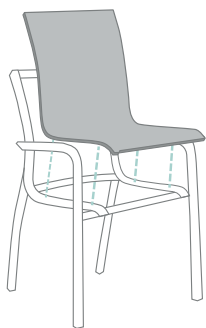

FAUTEUIL / ARMCHAIR

PROTECTION THAT LIVES ON
MICROBAN

* MADE WITH **ecolibrium**
BIO BASED PLASTICIZERS

T28 Blanc
43 012 096

T29 Noir
43 014 288

T30 Gris
43 015 289

T31 Cognac
43 013 599

T33 Beige Chiné
43 030 009