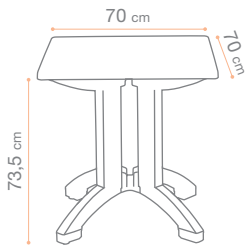

PALMA

Anthracite
56 951 002