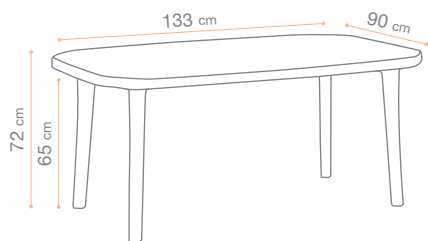

GREGGIA

NEW

NEW

MIAMI 133

NEW

NEW

NEW

NEW