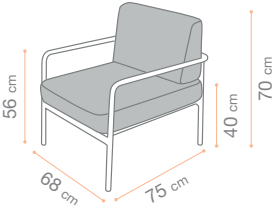

REPOS - LOUNGE

CANNES

Havane / Gris Chiné
U6 901 011