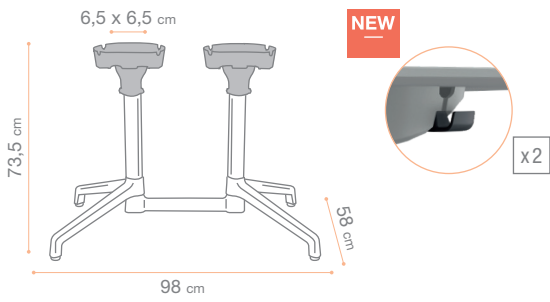

Cobalt Blue
U4 101 853