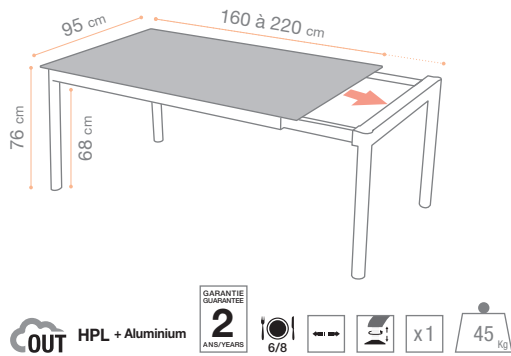

RAMATUELLE 73'