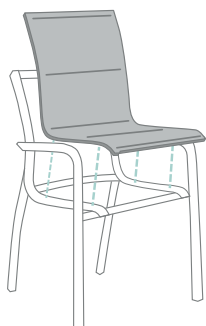

PROTECTION THAT LIVES ON
MICROBAN