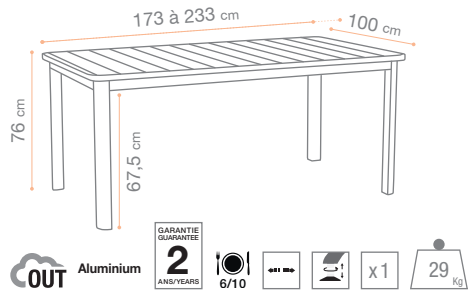

CANNES

Anthracite
U3 801 002