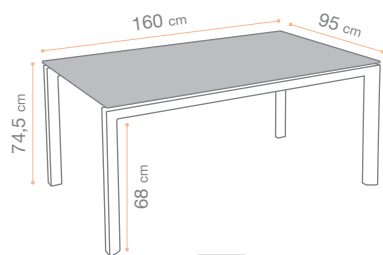

GREGGIA

NEW

NEW

MIAMI 133

NEW

NEW

NEW

NEW