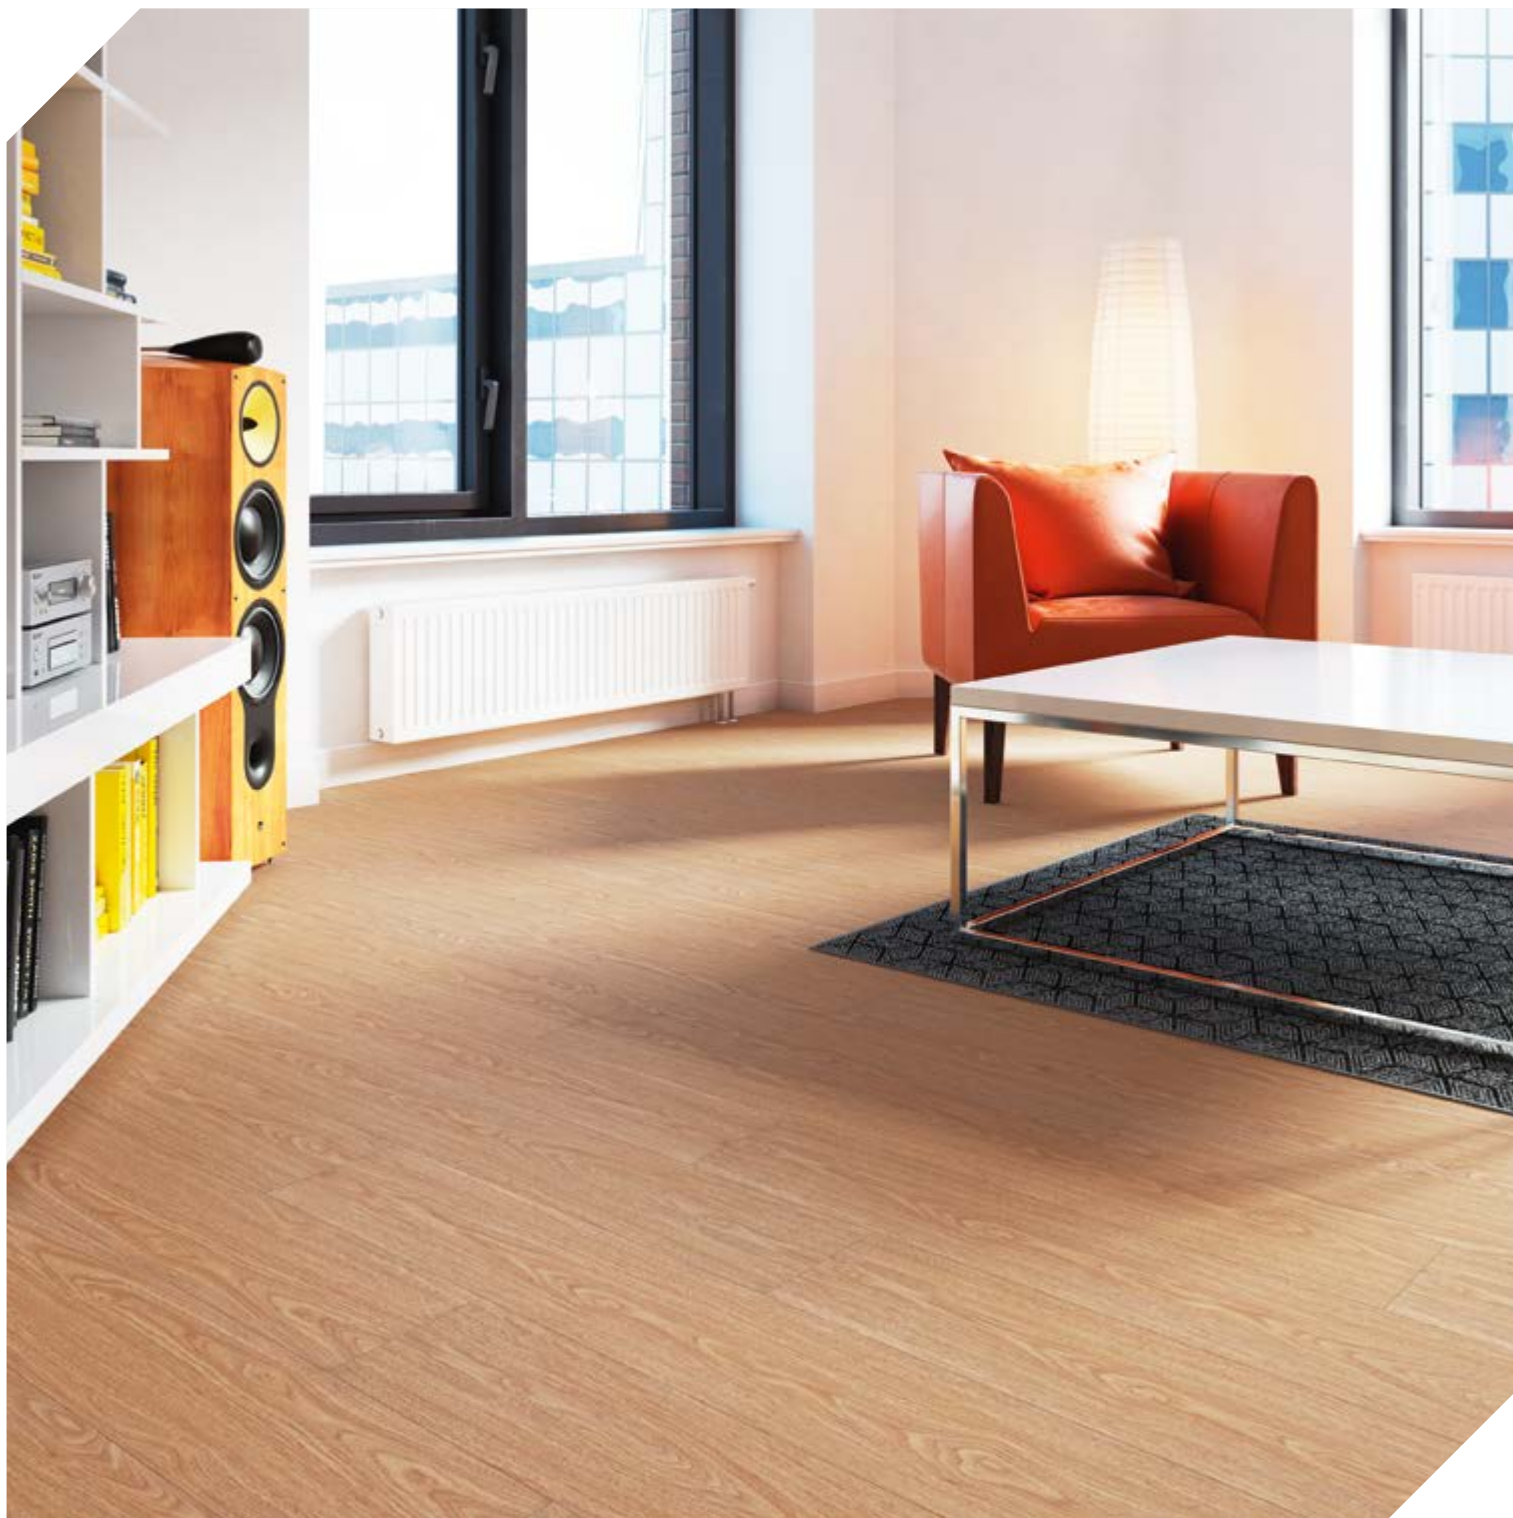

Carvalho Natural